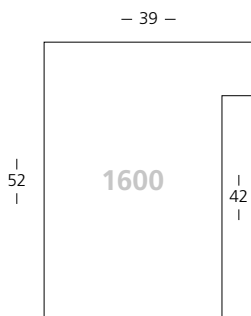

1603/261

1600/261

1601/261

Moma

Tanne | Fir

Eiche Furnier
Oak veneer

Modern
Modern

BW-Set | Sample Set:
Art.Nr. | Ref.No.: 900596
Winkel | Samples: 6