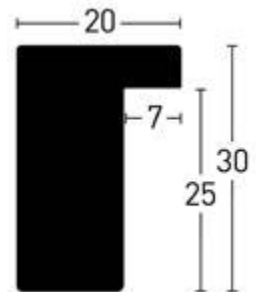

Fortuna 15x30

Kiefer | Pine

Furnier
Veneer

Folie
Foil

Lack
Varnish

Modern
Modern

BW-Set | Sample Set:

Art.Nr. | Ref.No.: 900499

Winkel | Samples: 14

Farboberflächen | Colour surfaces

1:1

9254511

9254514

9254510

Fortuna 20x30

Kiefer | Pine

Furnier
Veneer

Folie
Foil

Lack
Varnish

Modern
Modern

BW-Set | Sample Set:

Art.Nr. | Ref.No.: 900499

Winkel | Samples: 14

Farboberflächen | Colour surfaces

1:1

9254516

9254519

9254515