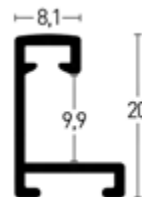

Profil 8 | Profile 8

BW-Set | Sample Set:
Art.Nr. | Ref.No.: **901008**
Winkel | Samples: **5**

Farboberflächen | Colour surfaces

1:1

208004 708004

208003 708003

Leistenseite glatt ¹
smooth side ¹
Leistenseite mit Struktur ²
side with structure ²

Profil 11 | Profile 11

BW-Set | Sample Set:
Art.Nr. | Ref.No.: **901011**
Winkel | Samples: **17**

Farboberflächen | Colour surfaces

1:1

211056 711056

211010 711010

211006 711006

211040 711040

211113 711113

211021 711021

211016 711016

Als Wechselrahmen erhältlich
Available as ready made frame