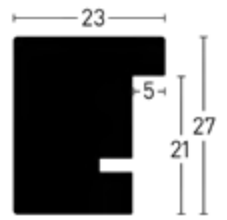

Lack
Varnish

Modern
Modern

XL 23

Kiefer | Pine

Lack
Varnish

Furnier
Veneer

Folie
Foil

Modern
Modern