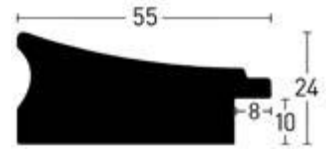

Sun 55

Kiefer | Pine

Lack
Varnish

Folie
Foil

gebürstet
Brushed

Vintage
Vintage

BW-Set | Sample Set:
Art.Nr. | Ref.No.: 900534
Winkel | Samples: 6

Farboberflächen | Colour surfaces

1:1

Weiß | White