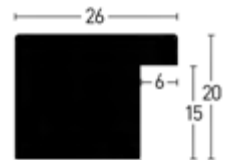

Blackwoods 20 x 32 1:1

Durian | Durian

Lack
Varnish

Schwarz | Black

912701 712701

Blackwoods 26 Modern Modern

Lack
Varnish

BW-Set | Sample Set:
Art.Nr. | Ref.No.: 900221
Winkel | Samples: 7