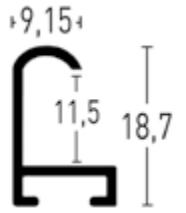

Profil 2 | Profile 2

BW-Set | Sample Set:
Art.Nr. | Ref.No.: **901002**
Winkel | Samples: **12**

Farboberflächen | Colour surfaces

1:1

Leistenseite glatt¹
smooth side¹

Leistenseite mit Struktur²
side with structure²