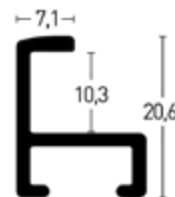

Marineblau matt | Frosted Navy Blue ¹

211040 711040