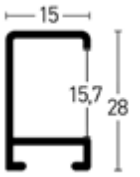

Profil 270 | Profile 270

BW-Set | Sample Set:
Art.Nr. | Ref.No.: **901270**
Winkel | Samples: **15**

Farboberflächen | Colour surfaces

1:1

Leistenseite glatt¹
smooth side¹
Leistenseite mit Struktur²
side with structure²