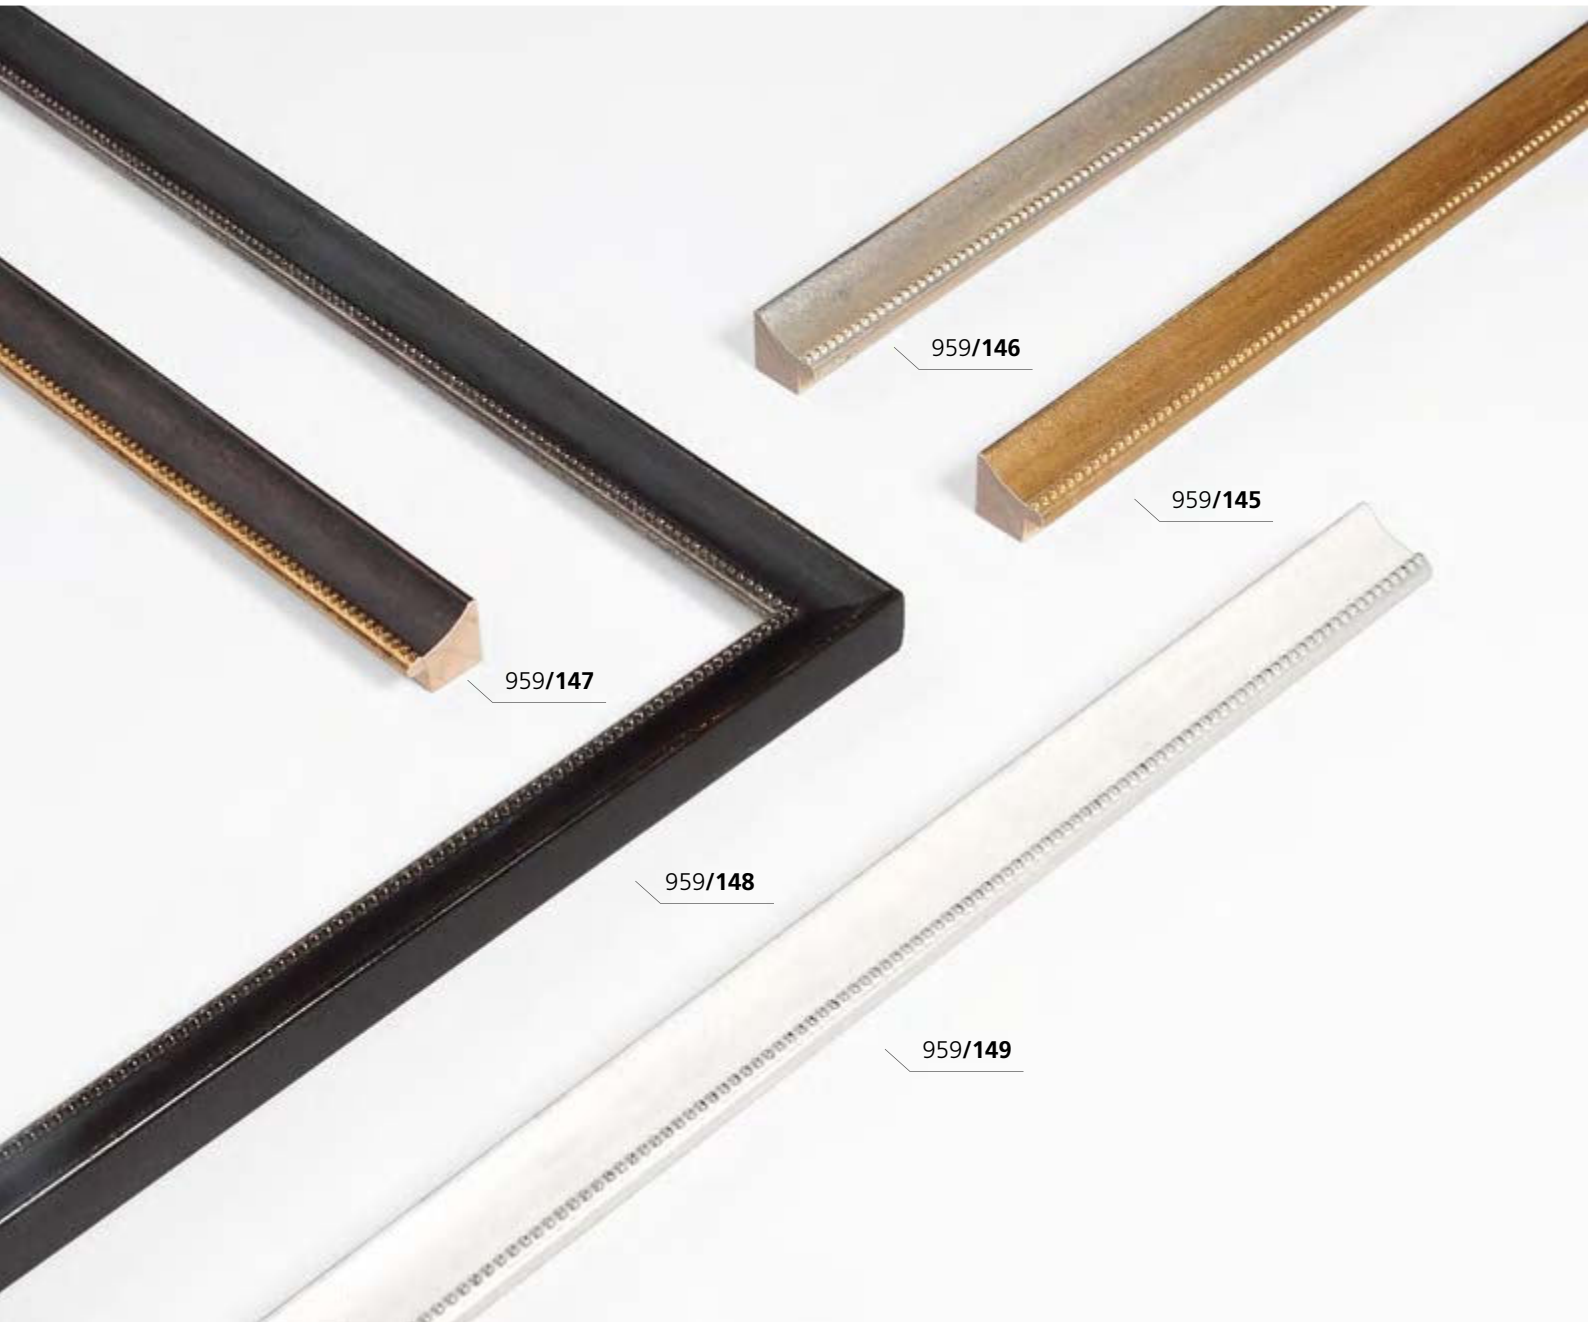

Opera

Kiefernholz | Pine

Handvergoldung
Hand gilding

Wachs
Wax

Handpolierung
Hand polishing

Klassisch
Classic

BW-Set | Sample Set:
Art.Nr. | Ref.No.: 900577
Winkel | Samples: 5