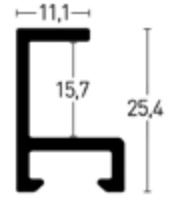

Profil 50 | Profile 50

BW-Set | Sample Set:
Art.Nr. | Ref.No.: 901050
Winkel | Samples: 4

Farboberflächen | Colour surfaces

1:1

Weiß glanz | Glossy White ¹

250056 750056