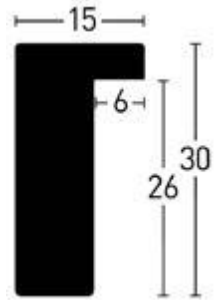

Fortuna 15x30

Kiefer | Pine

Furnier
Veneer

Folie
Foil

Lack
Varnish

Modern
Modern