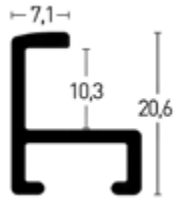

Profil 11 | Profile 11

BW-Set | Sample Set:
Art.Nr. | Ref.No.: **901011**
Winkel | Samples: **17**

Farboberflächen | Colour surfaces

1:1

Leistenseite glatt¹
smooth side¹

Leistenseite mit Struktur²
side with structure²