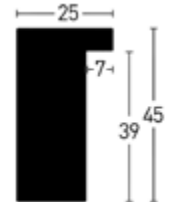

Schwarz | Black

940523

740523

Loft 25 x 45

Kiefer | Pine

Furnier
Veneer

Folie
Foil

Modern
Modern