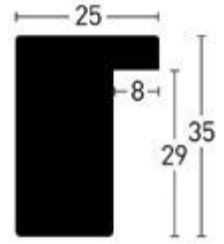

Fortuna 25x35

Kiefer | Pine

Furnier
Veneer

Folie
Foil

Lack
Varnish

Modern
Modern

BW-Set | Sample Set:
Art.Nr. | Ref.No.: 900499
Winkel | Samples: 14

Farboberflächen | Colour surfaces