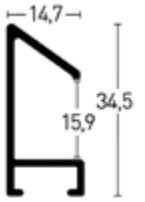

Profil 51 | Profile 51

BW-Set | Sample Set:
Art.Nr. | Ref.No.: **901051**
Winkel | Samples: **19**

Farboberflächen | Colour surfaces

1:1

Leistenseite glatt ¹
smooth side ¹
Leistenseite mit Struktur ²
side with structure ²