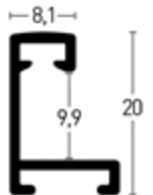

Schwarz matt | Frosted Black ¹

208021 708021