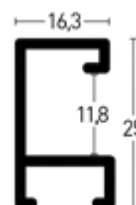

Eloxal Schwarz matt | Jet Black matt ¹

2215250 7215250