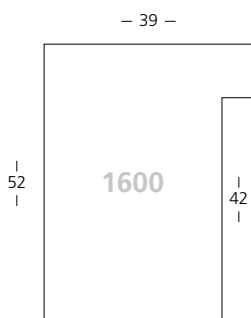

1601/265

1604/265

1600/265

1605/265

Moma

Tanne | Fir

Eiche Furnier
Oak veneer

Modern
Modern