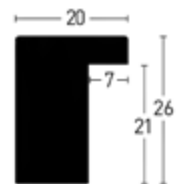

Lack
Varnish

Schwarz | Black

912741 712741

Blackwoods 20 x 26 1:1

Durian | Durian

Lack
Varnish

Schwarz | Black

912711 712711