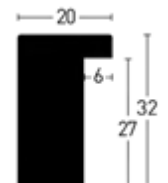

Blackwoods 17 Modern Modern

Lack
Varnish

BW-Set | Sample Set:
Art.Nr. | Ref.No.: 900221
Winkel | Samples: 7

Farboberflächen | Colour surfaces

1:1

912721 712721

Blackwoods 20 x 13 1:1

Lack
Varnish

912741 712741

Blackwoods 20 x 26 1:1

Lack
Varnish

912711 712711

Blackwoods 20 x 32 1:1

Lack
Varnish

912701 712701