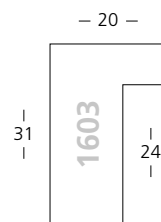

BW-Set | Sample Set:
Art.Nr. | Ref.No.: 900599
Winkel | Samples: 6