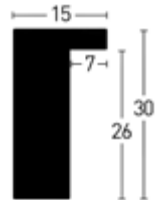

Loft 15

Kiefer | Pine

Furnier
Veneer

Folie
Foil

Lack
Varnish

Modern
Modern