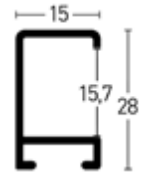

Eloxal Schwarz glanz | Jet Polished Black ²

2270016 7270016

Profil 271 | Profile 271

BW-Set | Sample Set:
Art.Nr. | Ref.No.: **901271**
Winkel | Samples: **4**

Farboberflächen | Colour surfaces

1:1