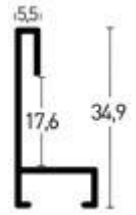

Natura | Profil 34

Furnier
Veneer

Modern
Modern