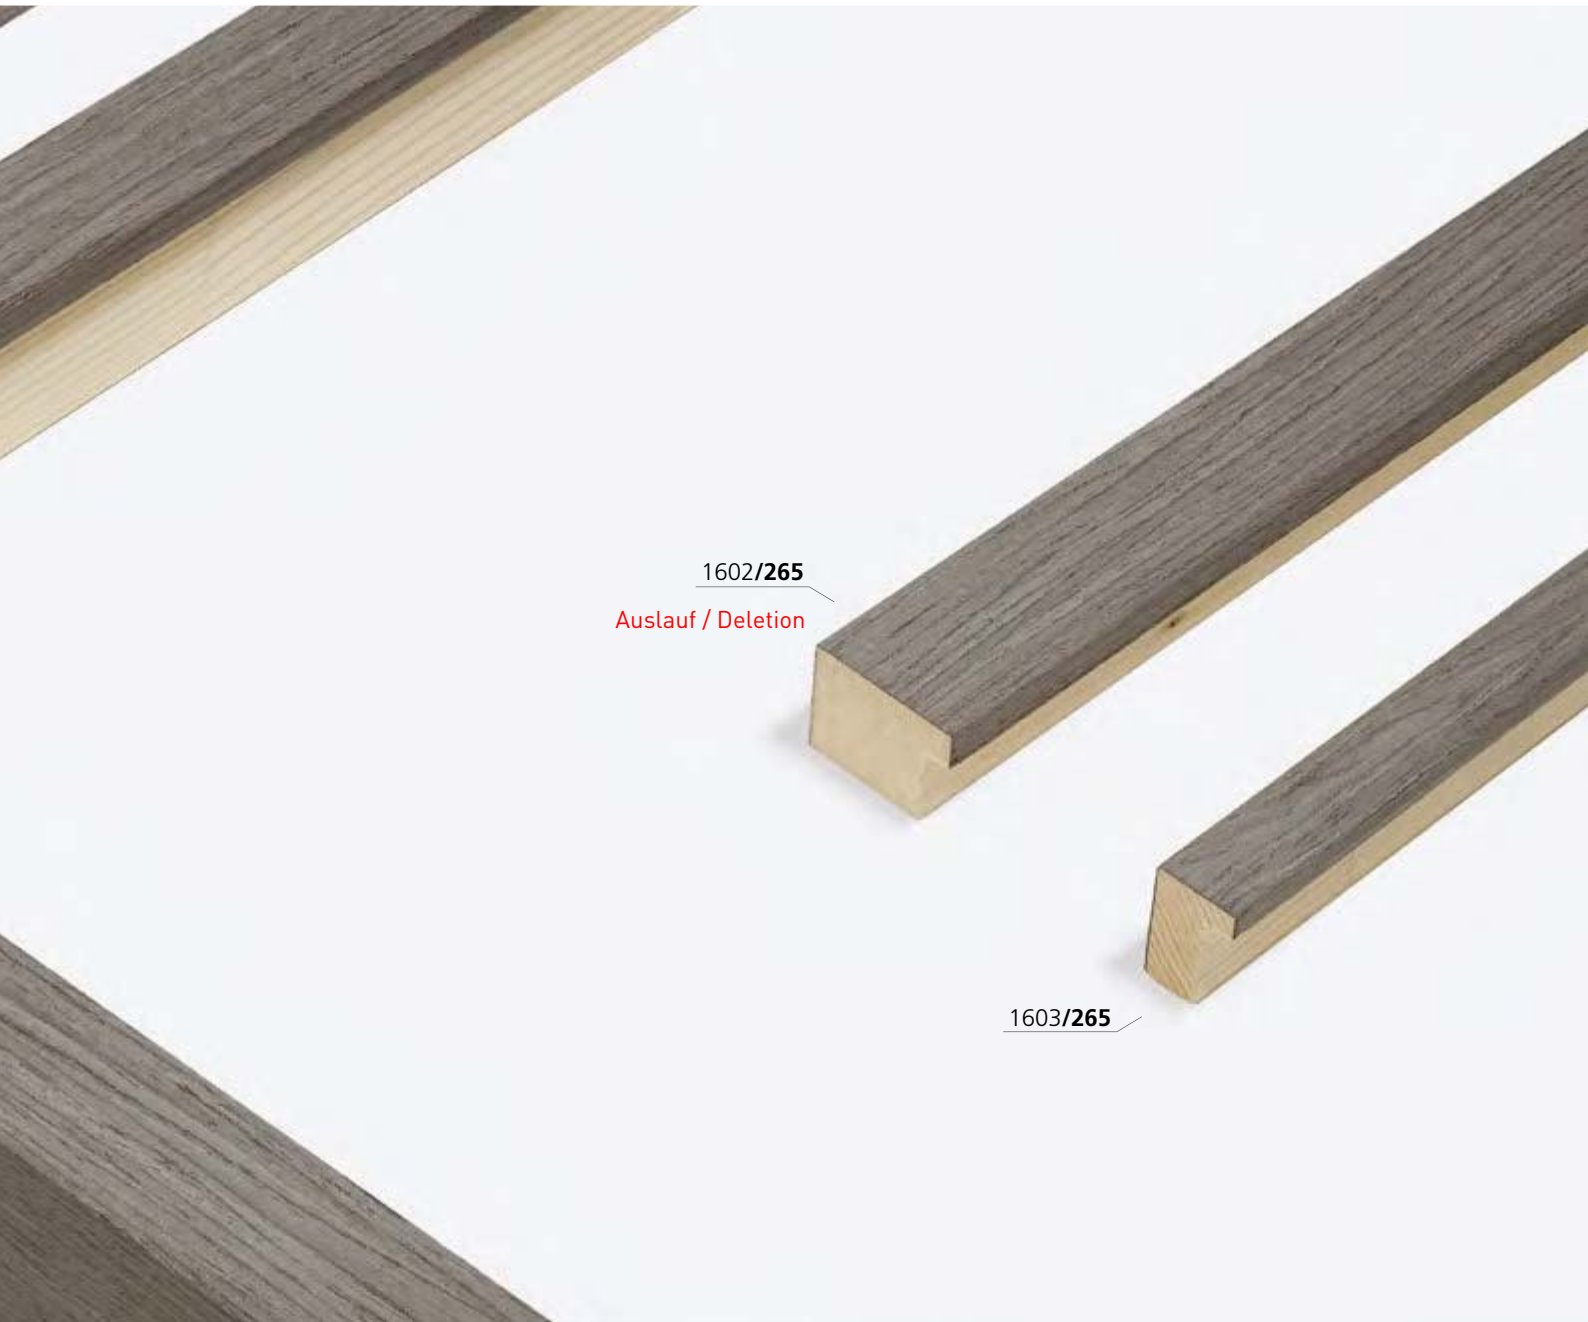

1602/265
Auslauf / Deletion

1603/265

Moma

Tanne | Fir

Eiche Furnier
Oak veneer

Modern
Modern

BW-Set | Sample Set:
Art.Nr. | Ref.No.: 900600
Winkel | Samples: 6

BW-Set | Sample Set:
Art.Nr. | Ref.No.: 900601
Winkel | Samples: 6

- 1600/265
- 1601/265
- 1603/265
- 1604/265
- 1605/265

Grau | Grey

- 1600/267
- 1601/267
- 1603/267
- 1604/267
- 1605/267

Schneeweiß | Snow White

☒ für **Zuschnitt** setzen Sie eine **7** vor die Bestellnummer
for **chop-service** please add a **7** to start the reference