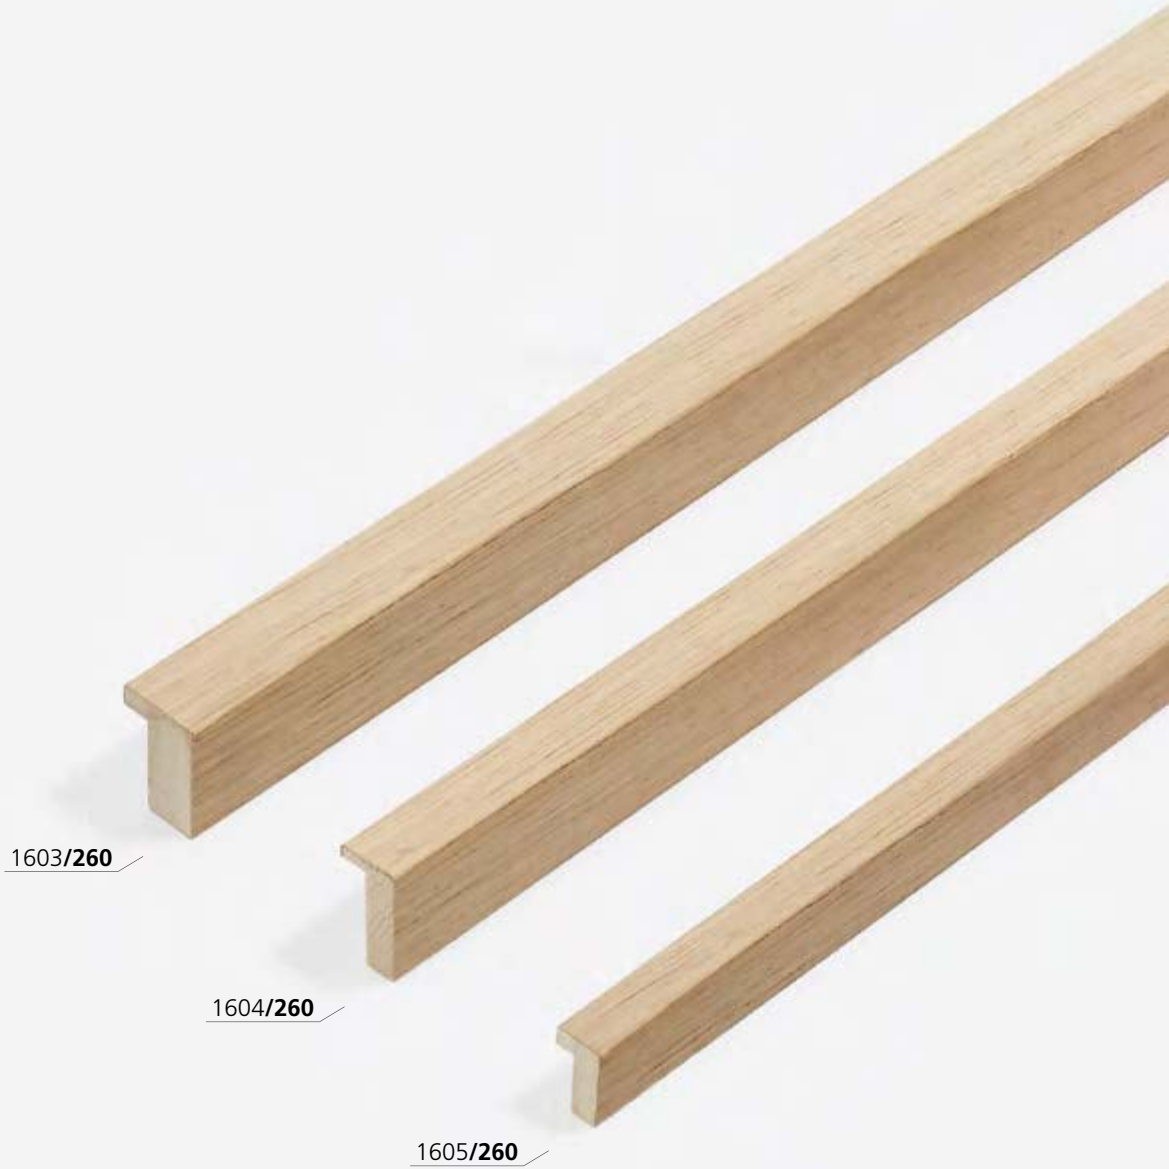

Eiche Furnier
Oak veneer

Modern
Modern

BW-Set | Sample Set:
Art.Nr. | Ref.No.: 900596
Winkel | Samples: 6

BW-Set | Sample Set:
Art.Nr. | Ref.No.: 900597
Winkel | Samples: 6

BW-Set | Sample Set:
Art.Nr. | Ref.No.: 900599
Winkel | Samples: 6