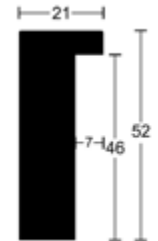

Oakwoods 12 x 21

BW-Set | Sample Set:
Art.Nr. | Ref.No.: 900166
Winkel | Samples: 4

Farboberflächen | Colour surfaces 1:1

Kiefer | Pine

Furnier
Veneer

Modern
Modern

Eiche | Oak

9254727 7254727

Oakwoods 21 x 31

1:1

Kiefer | Pine

Furnier
Veneer

Modern
Modern

Eiche | Oak

9254725 7254725

Oakwoods 21 x 52

1:1

Kiefer | Pine

Furnier
Veneer

Modern
Modern

Eiche | Oak

9254722 7254722

Oakwoods 40 x 30

BW-Set | Sample Set:
Art.Nr. | Ref.No.: 900166
Winkel | Samples: 4

Farboberflächen | Colour surfaces 1:1

Kiefer | Pine

Furnier
Veneer

Modern
Modern

Eiche | Oak

9254721 7254721