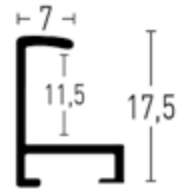

Profil 1 | Profile 1

BW-Set | Sample Set:
Art.Nr. | Ref.No.: **901001**
Winkel | Samples: **9**

Farboberflächen | Colour surfaces

1:1

Leistenseite glatt¹
smooth side¹

Leistenseite mit Struktur²
side with structure²