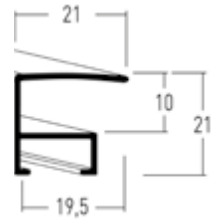

Profil 5 | Profile 5

BW-Set | Sample Set:
Art.Nr. | Ref.No.: **901005**
Winkel | Samples: **6**

Farboberflächen | Colour surfaces

1:1

Leistenseite glatt ¹
smooth side ¹

Leistenseite mit Struktur ²
side with structure ²