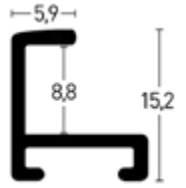

Profil 4 | Profile 4

BW-Set | Sample Set:
Art.Nr. | Ref.No.: **901004**
Winkel | Samples: **13**

Farboberflächen | Colour surfaces

1:1

Leistenseite glatt ¹
smooth side ¹

Leistenseite mit Struktur ²
side with structure ²