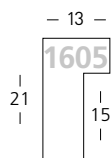

BW-Set | Sample Set:
Art.Nr. | Ref.No.: 900601
Winkel | Samples: 6

- 1600/265
- 1601/265
- 1603/265
- 1604/265
- 1605/265

Grau | Grey

- 1600/267
- 1601/267
- 1603/267
- 1604/267
- 1605/267

Schneeweiß | Snow White

☒ für **Zuschnitt** setzen Sie eine **7** vor die Bestellnummer
for **chop-service** please add a **7** to start the reference