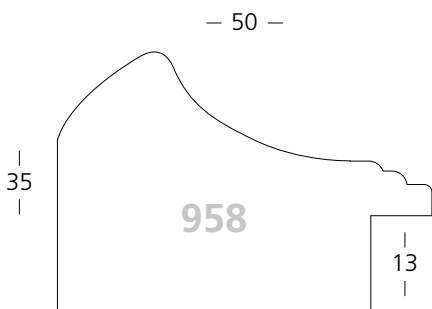

Opera

Kiefernholz | Pine

Handvergoldung
Hand gilding

Wachs
Wax

Handpolierung
Hand polishi

Klassisch
Classic

BW-Set | Sample Set:
Art.Nr. | Ref.No.: 900576
Winkel | Samples: 5

- 958/145 Gold | Gold
- 146 Silber | Silver
- 147 Braun/Gold | Brown/Gold
- 148 Schwarz/Silber | Black/Silver
- 149 Weiß/Silber | White/Silver