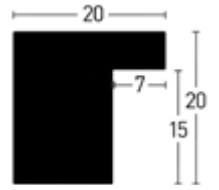

Loft 20 x 20

Kiefer | Pine

Furnier
Veneer

Folie
Foil

Modern
Modern