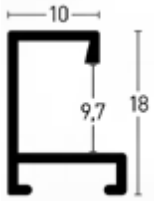

Profil 3 | Profile 3

BW-Set | Sample Set:
Art.Nr. | Ref.No.: **901003**
Winkel | Samples: **14**

Farboberflächen | Colour surfaces

1:1

Leistenseite glatt¹
smooth side¹

Leistenseite mit Struktur²
side with structure²